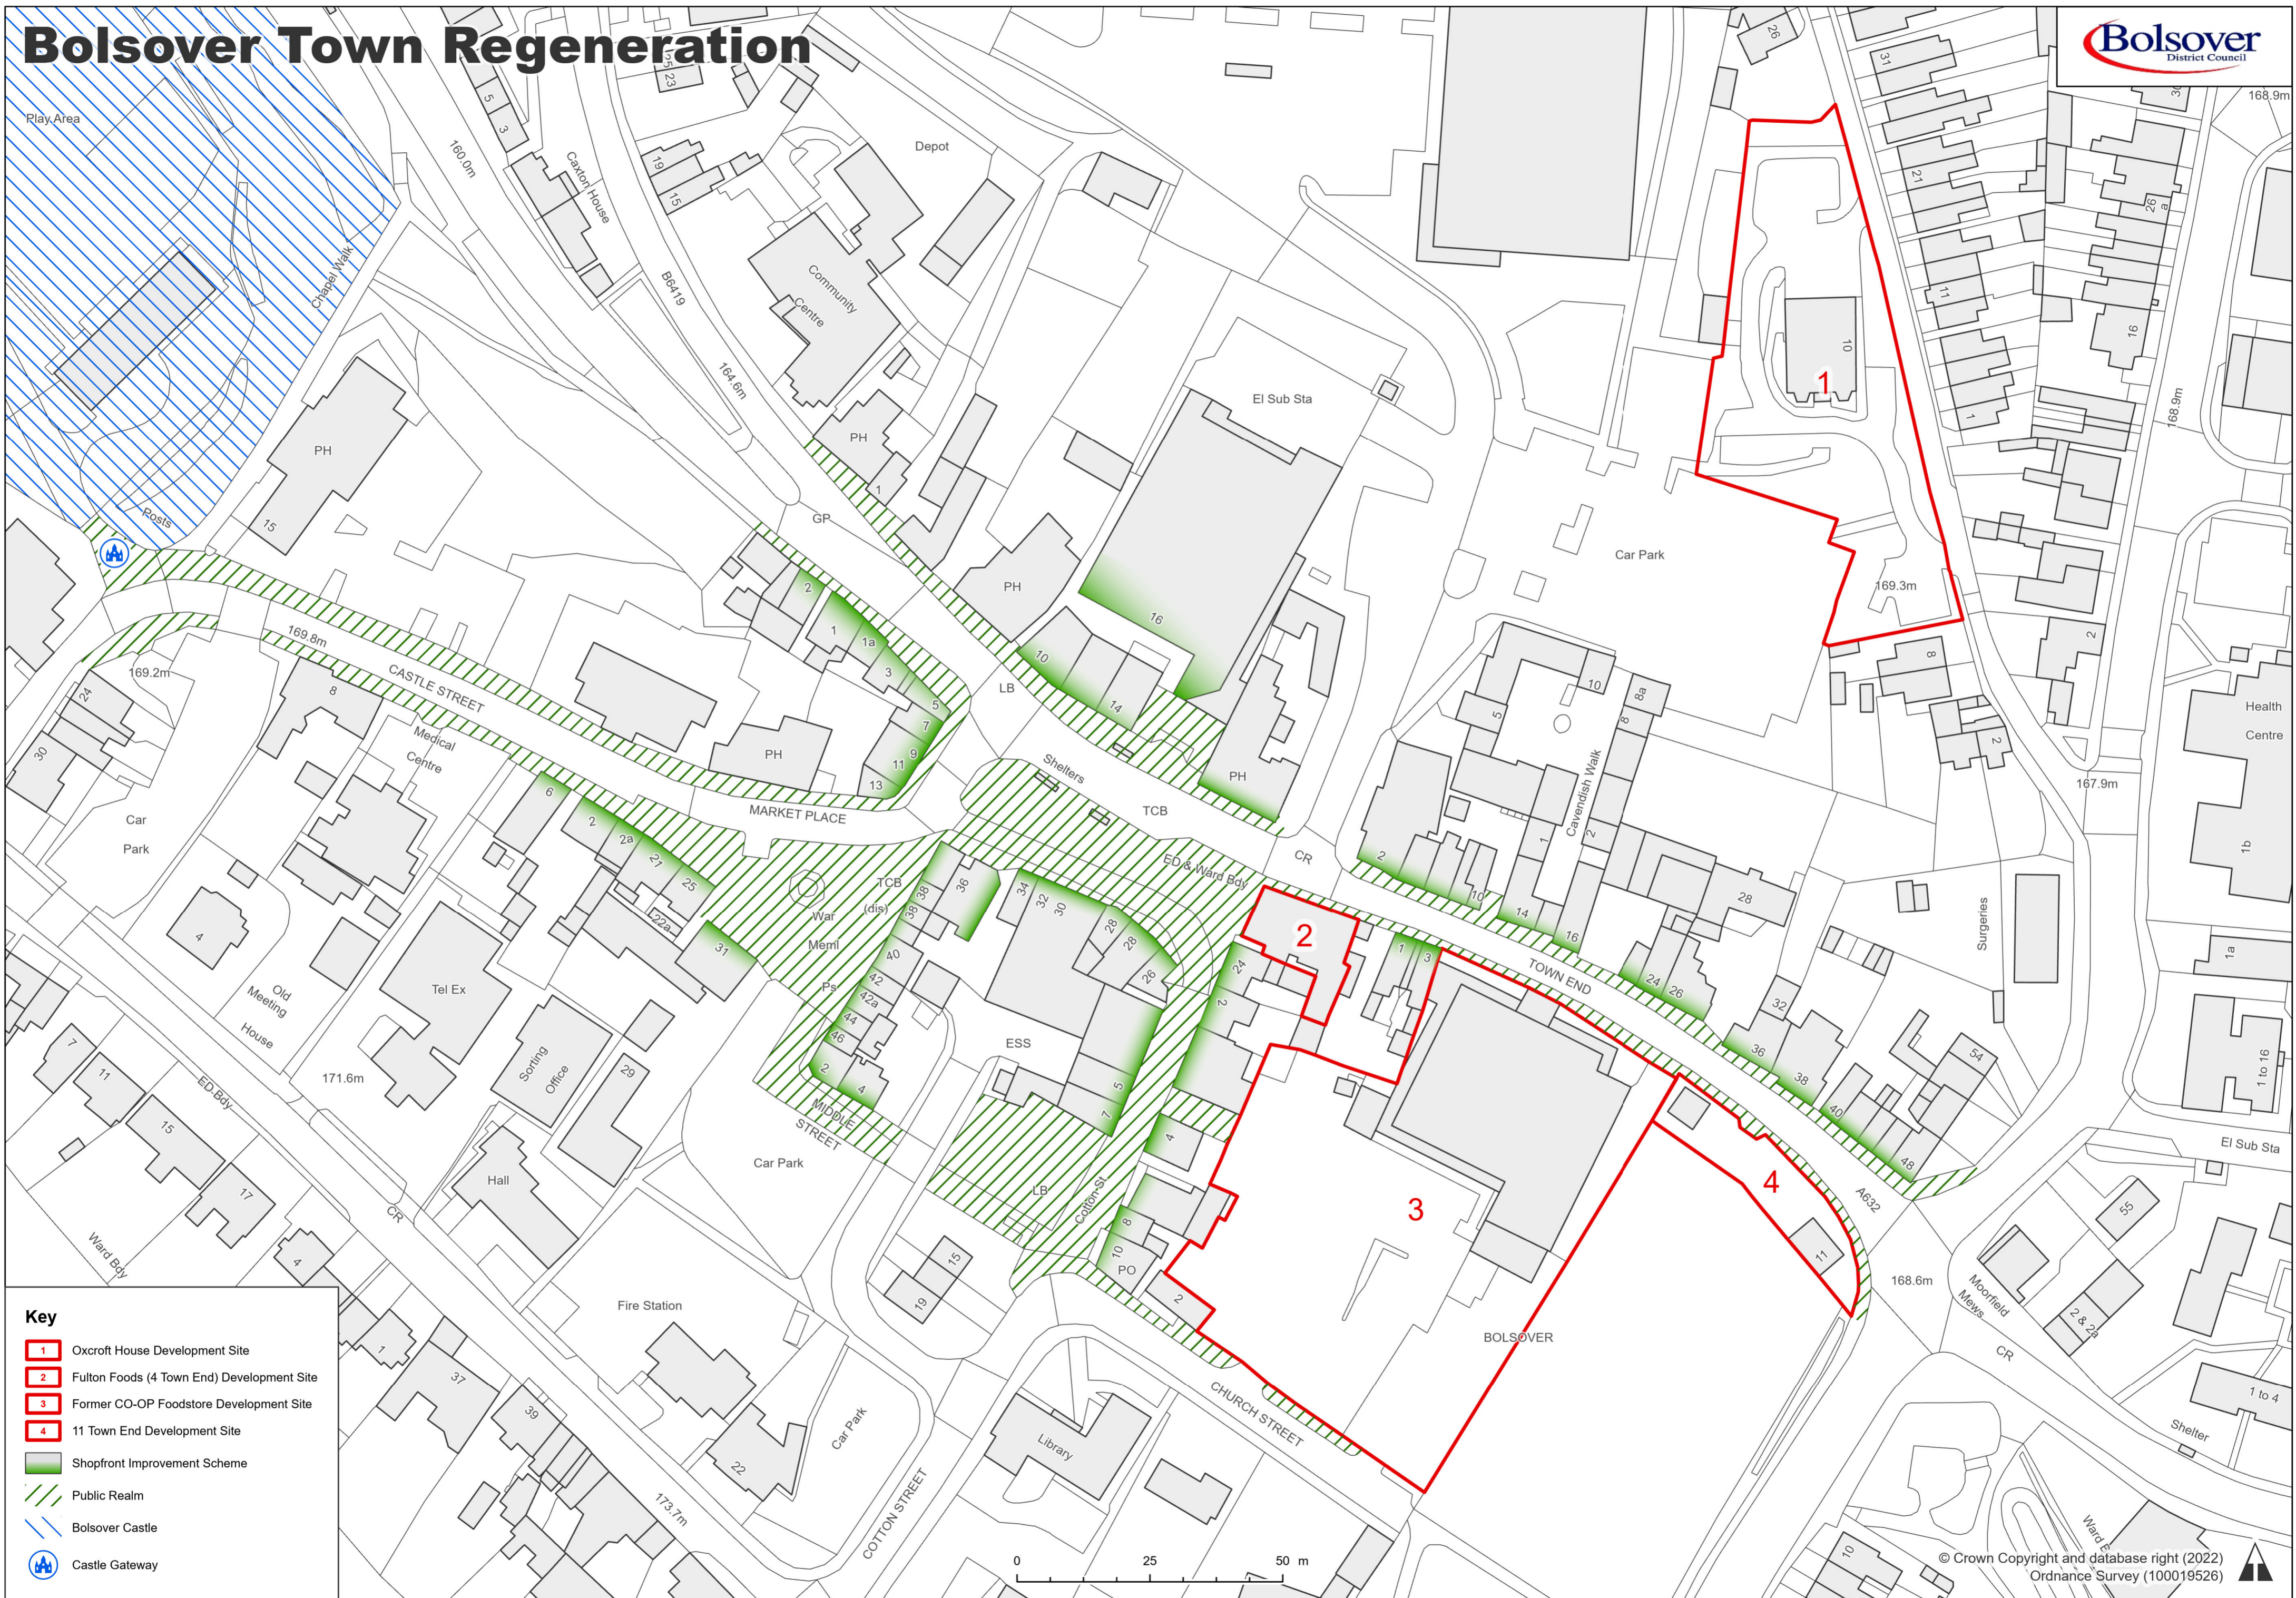

Bolsover Town Regeneration

Key

- 1 Oxcroft House Development Site
- 2 Fulton Foods (4 Town End) Development Site
- 3 Former CO-OP Foodstore Development Site
- 4 11 Town End Development Site
- Shopfront Improvement Scheme
- Public Realm
- Bolsover Castle
- Castle Gateway